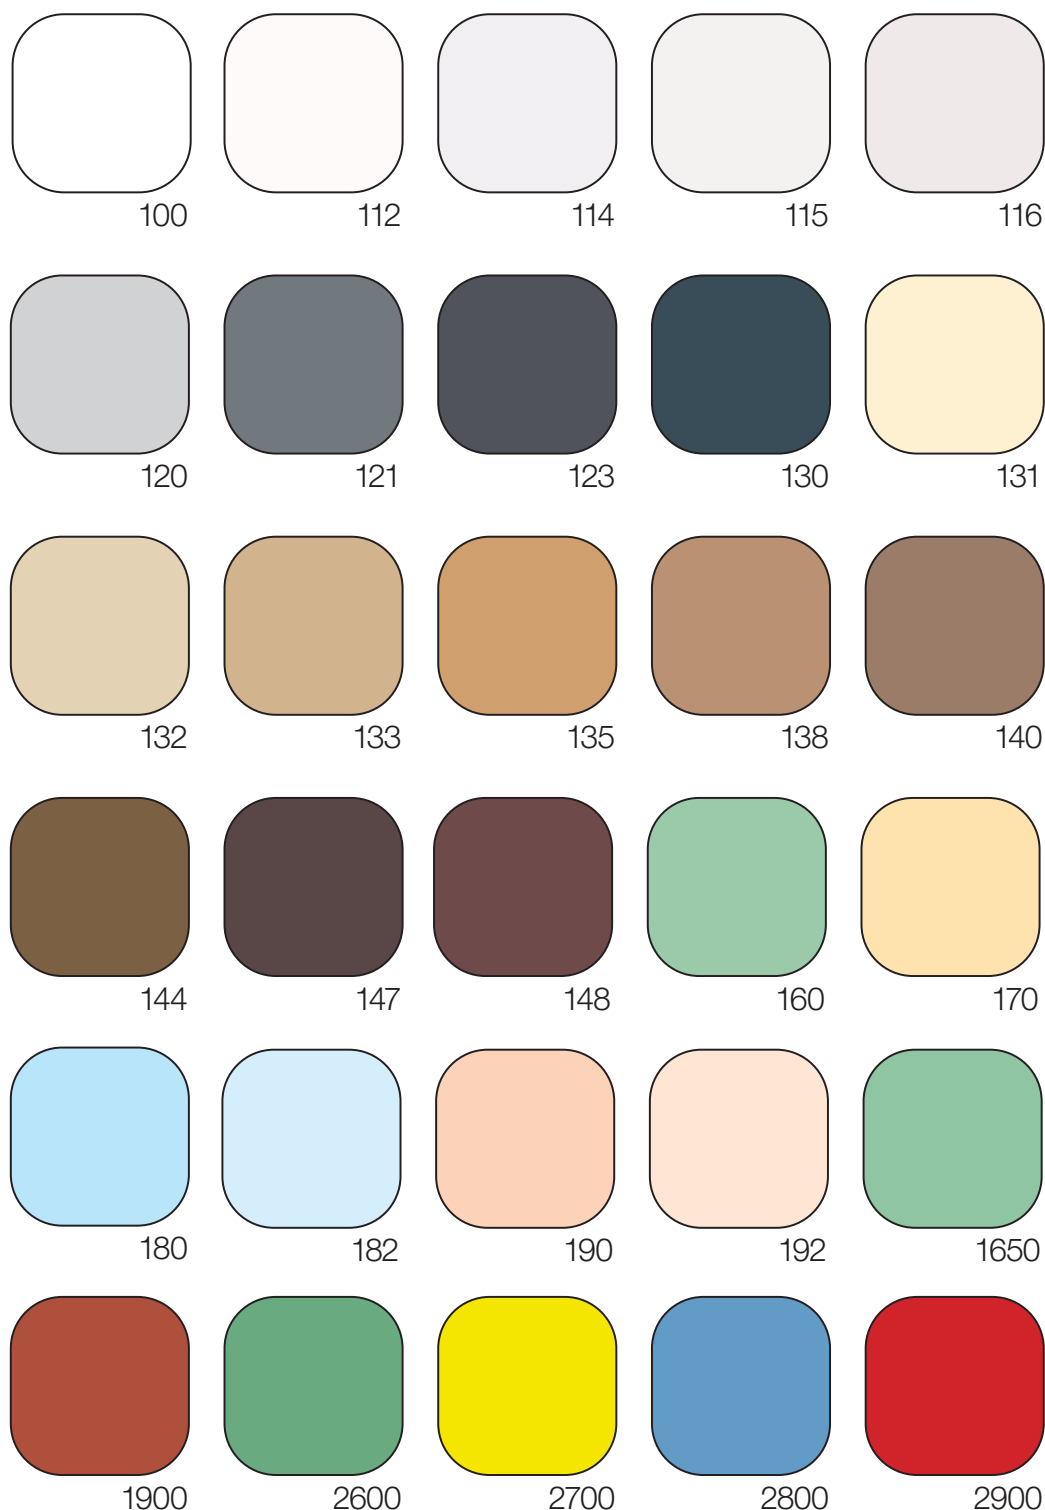

# mira grout colours

Grout colour is of great importance for expression of the finished result.  
In mira's range of grout colours you get more than 30 colours to choose from.

Digital colour cards and printed paper cannot reproduce colour and texture 100% correctly.  
The colour chart is therefore for guidance only. It is possible to ask for colour samples.

# supercolour grout colours

Grout colour is of great importance for expression of the finished result.  
miras supercolour is available in the following colours:

Digital colour cards and printed paper cannot reproduce colour and texture 100% correctly.  
The colour chart is therefore for guidance only. It is possible to ask for colour samples.

# rustic grout colours

Grout colour is of great importance for expression of the finished result.  
miras rustic is available in the following colours:

115

120

121

123

130

Digital colour cards and printed paper cannot reproduce colour and texture 100% correctly.  
The colour chart is therefore for guidance only. It is possible to ask for colour samples.

# project grout colours

*Project*

Grout colour is of great importance for expression of the finished result.  
miras project is available in the following colours:

Silver (115)

Steel (120)

Grey (121)

Anthracite (123)